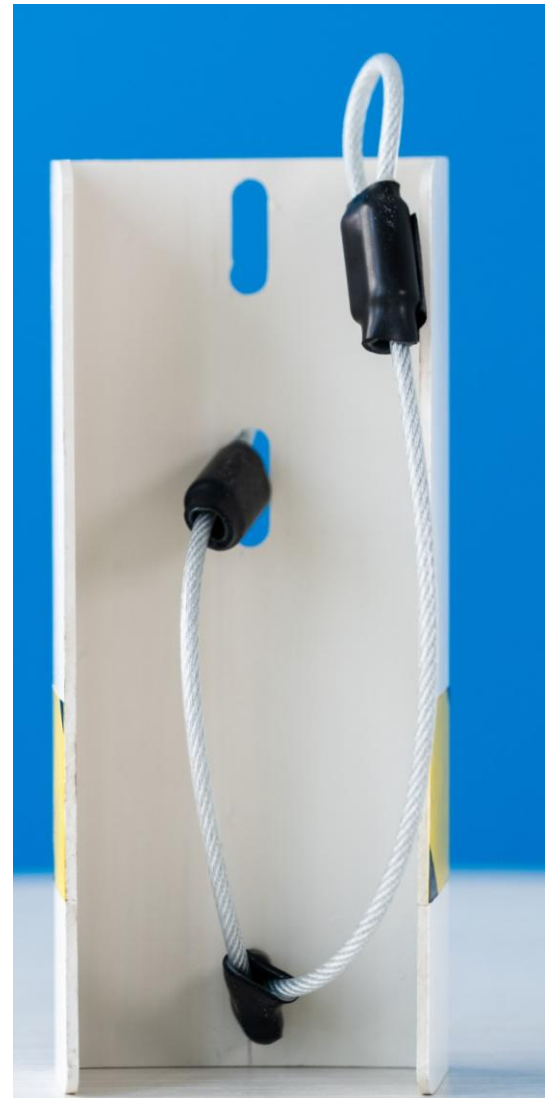

Pliers

Cell Pullers

Flex Handle

Battery Mat

Post Mold and Puddle Dam

LOTO Euro Connect

For national locations, additional services, and more information, contact us.
concentricusa.com
888-431-1891